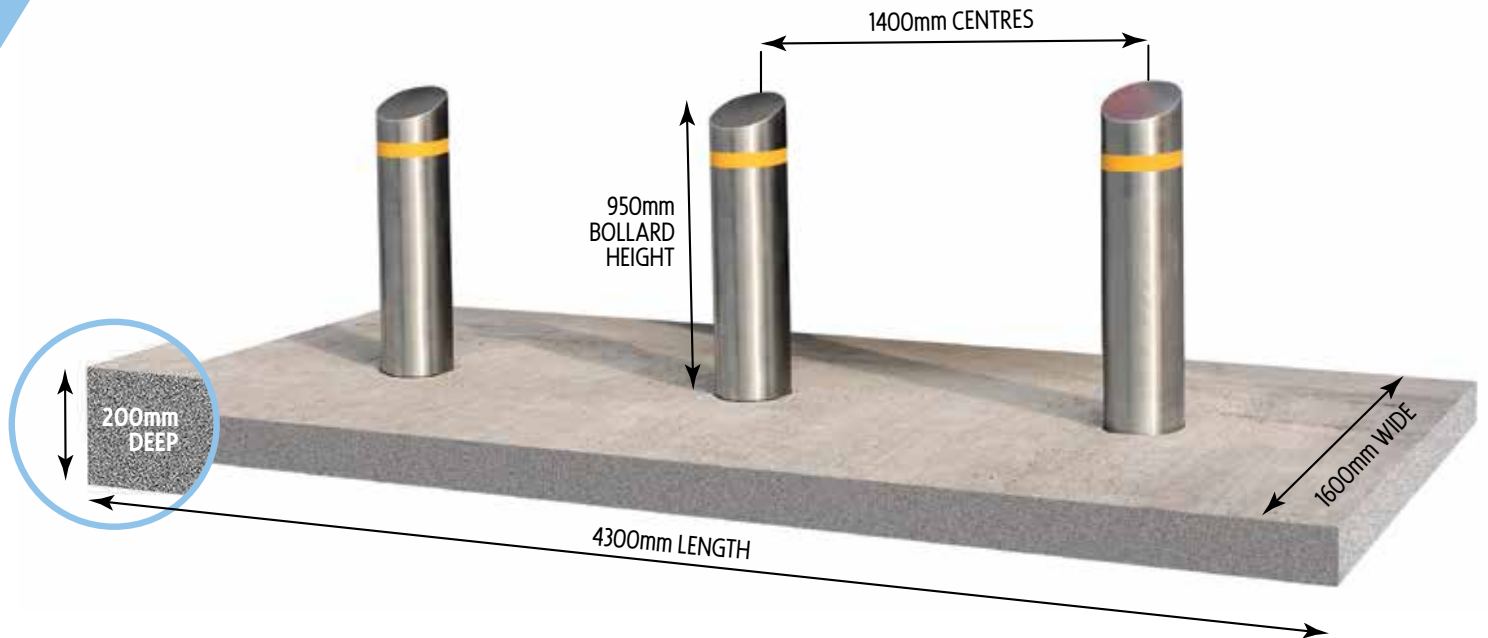

IWA 14 CRASH RATED 50MPH BOLLARD TRUCKSTOPPER 9-50

Super shallow foundation Only 200mm deep
IWA 14-1:2013 Bollard V/7200IN3C1/80/90:10.5

CRASH RATED 7200KG AT 50mph/80kph 'SUPER SHALLOW FOUNDATION ONLY 200mm DEEP'

AT LAST A NEW DESIGN THAT DOES ALL THIS...

- ▶ Shallow foundation only 200mm deep - Reducing the need to re-divert utilities
- ▶ Bollard overall height out of the ground is only 950mm - meaning there's no need for Town and Country Planning to install as bollard is under 1 metre tall
- ▶ This bollard can be fixed or removable
- ▶ Comes in break down kits allowing for ease of transport and installation - keeping costs down
- ▶ Very aesthetically pleasing

FOUNDATION
200mm Deep

BOLLARD ONLY
950mm HIGH

REMOVABLE
BOLLARD

This new Anti Terrorist Bollard, has been designed with the added advantage that the slipper box or (post socket box) can be moved separately and is not rigid. The box can be swivelled around a corner of 90° degrees or more if needed and can adapt to an up and down sloping surface without having to change the box design.

CRASH RATED 7200KG AT 50mph/80kph 'SUPER SHALLOW FOUNDATION ONLY 200mm DEEP'

**THIS BOLLARD IS THE SMALLEST AND CHEAPEST
(N3C) 50MPH BOLLARD SYSTEM ON THE MARKET TODAY**

FOUNDATION SIZE FOR THREE BOLLARD RUN