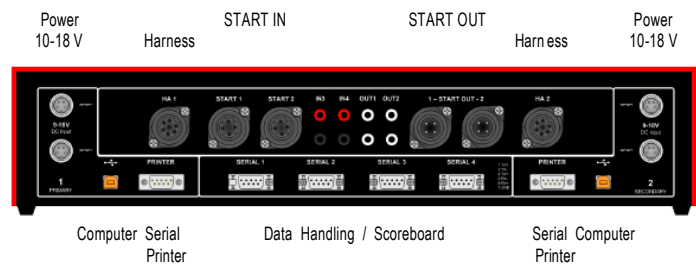

CONNECTIONS OMEGA QUANTUM Aquatics PRY & SECONDARY

CONNECTIONS OMEGA QUANTUM Aquatics PRIMARY